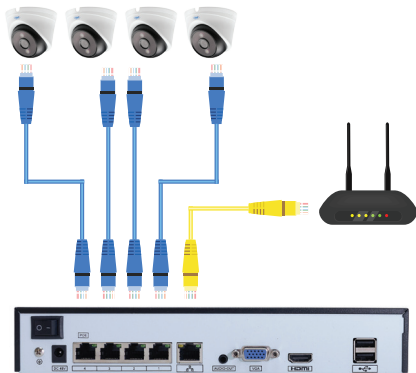

Предупреждения за безопасност

- Преди да използвате камерата, прочетете внимателно ръководството за потребителя.
- В случай на неизправност, не отваряйте кутията на камерата и не се опитвайте да поправите камерата сами. Обадете се в специализиран сервиз.

Примери за свързване

Директна връзка в NVR POE: