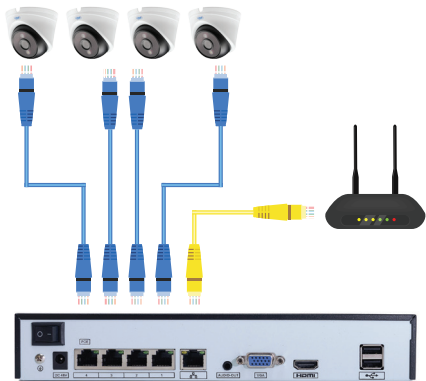

Advertencias de seguridad

- Antes de utilizar la cámara, lea atentamente el manual del usuario.
- En caso de mal funcionamiento, no abra la carcasa de la cámara ni intente repararla usted mismo. Llame a un centro de servicio especializado.

Ejemplos de conexión

Conexión directa en NVR POE: