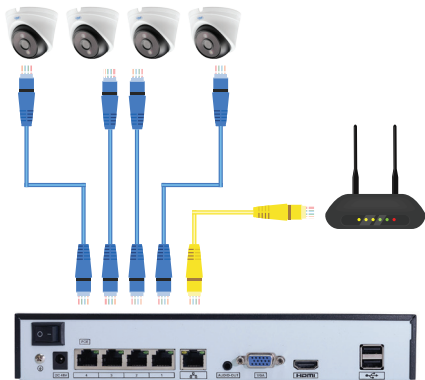

Biztonsági figyelmeztetések

- A fényképezőgép használata előtt figyelmesen olvassa el a használati útmutatót.
- Meghibásodás esetén ne nyissa ki a fényképezőgép házat, és ne próbálja meg saját maga megjavítani a fényképezőgépet. Hívjon egy speciális szervizközpontot.

Csatlakozási példák

Közvetlen kapcsolat az NVR POE-ben: